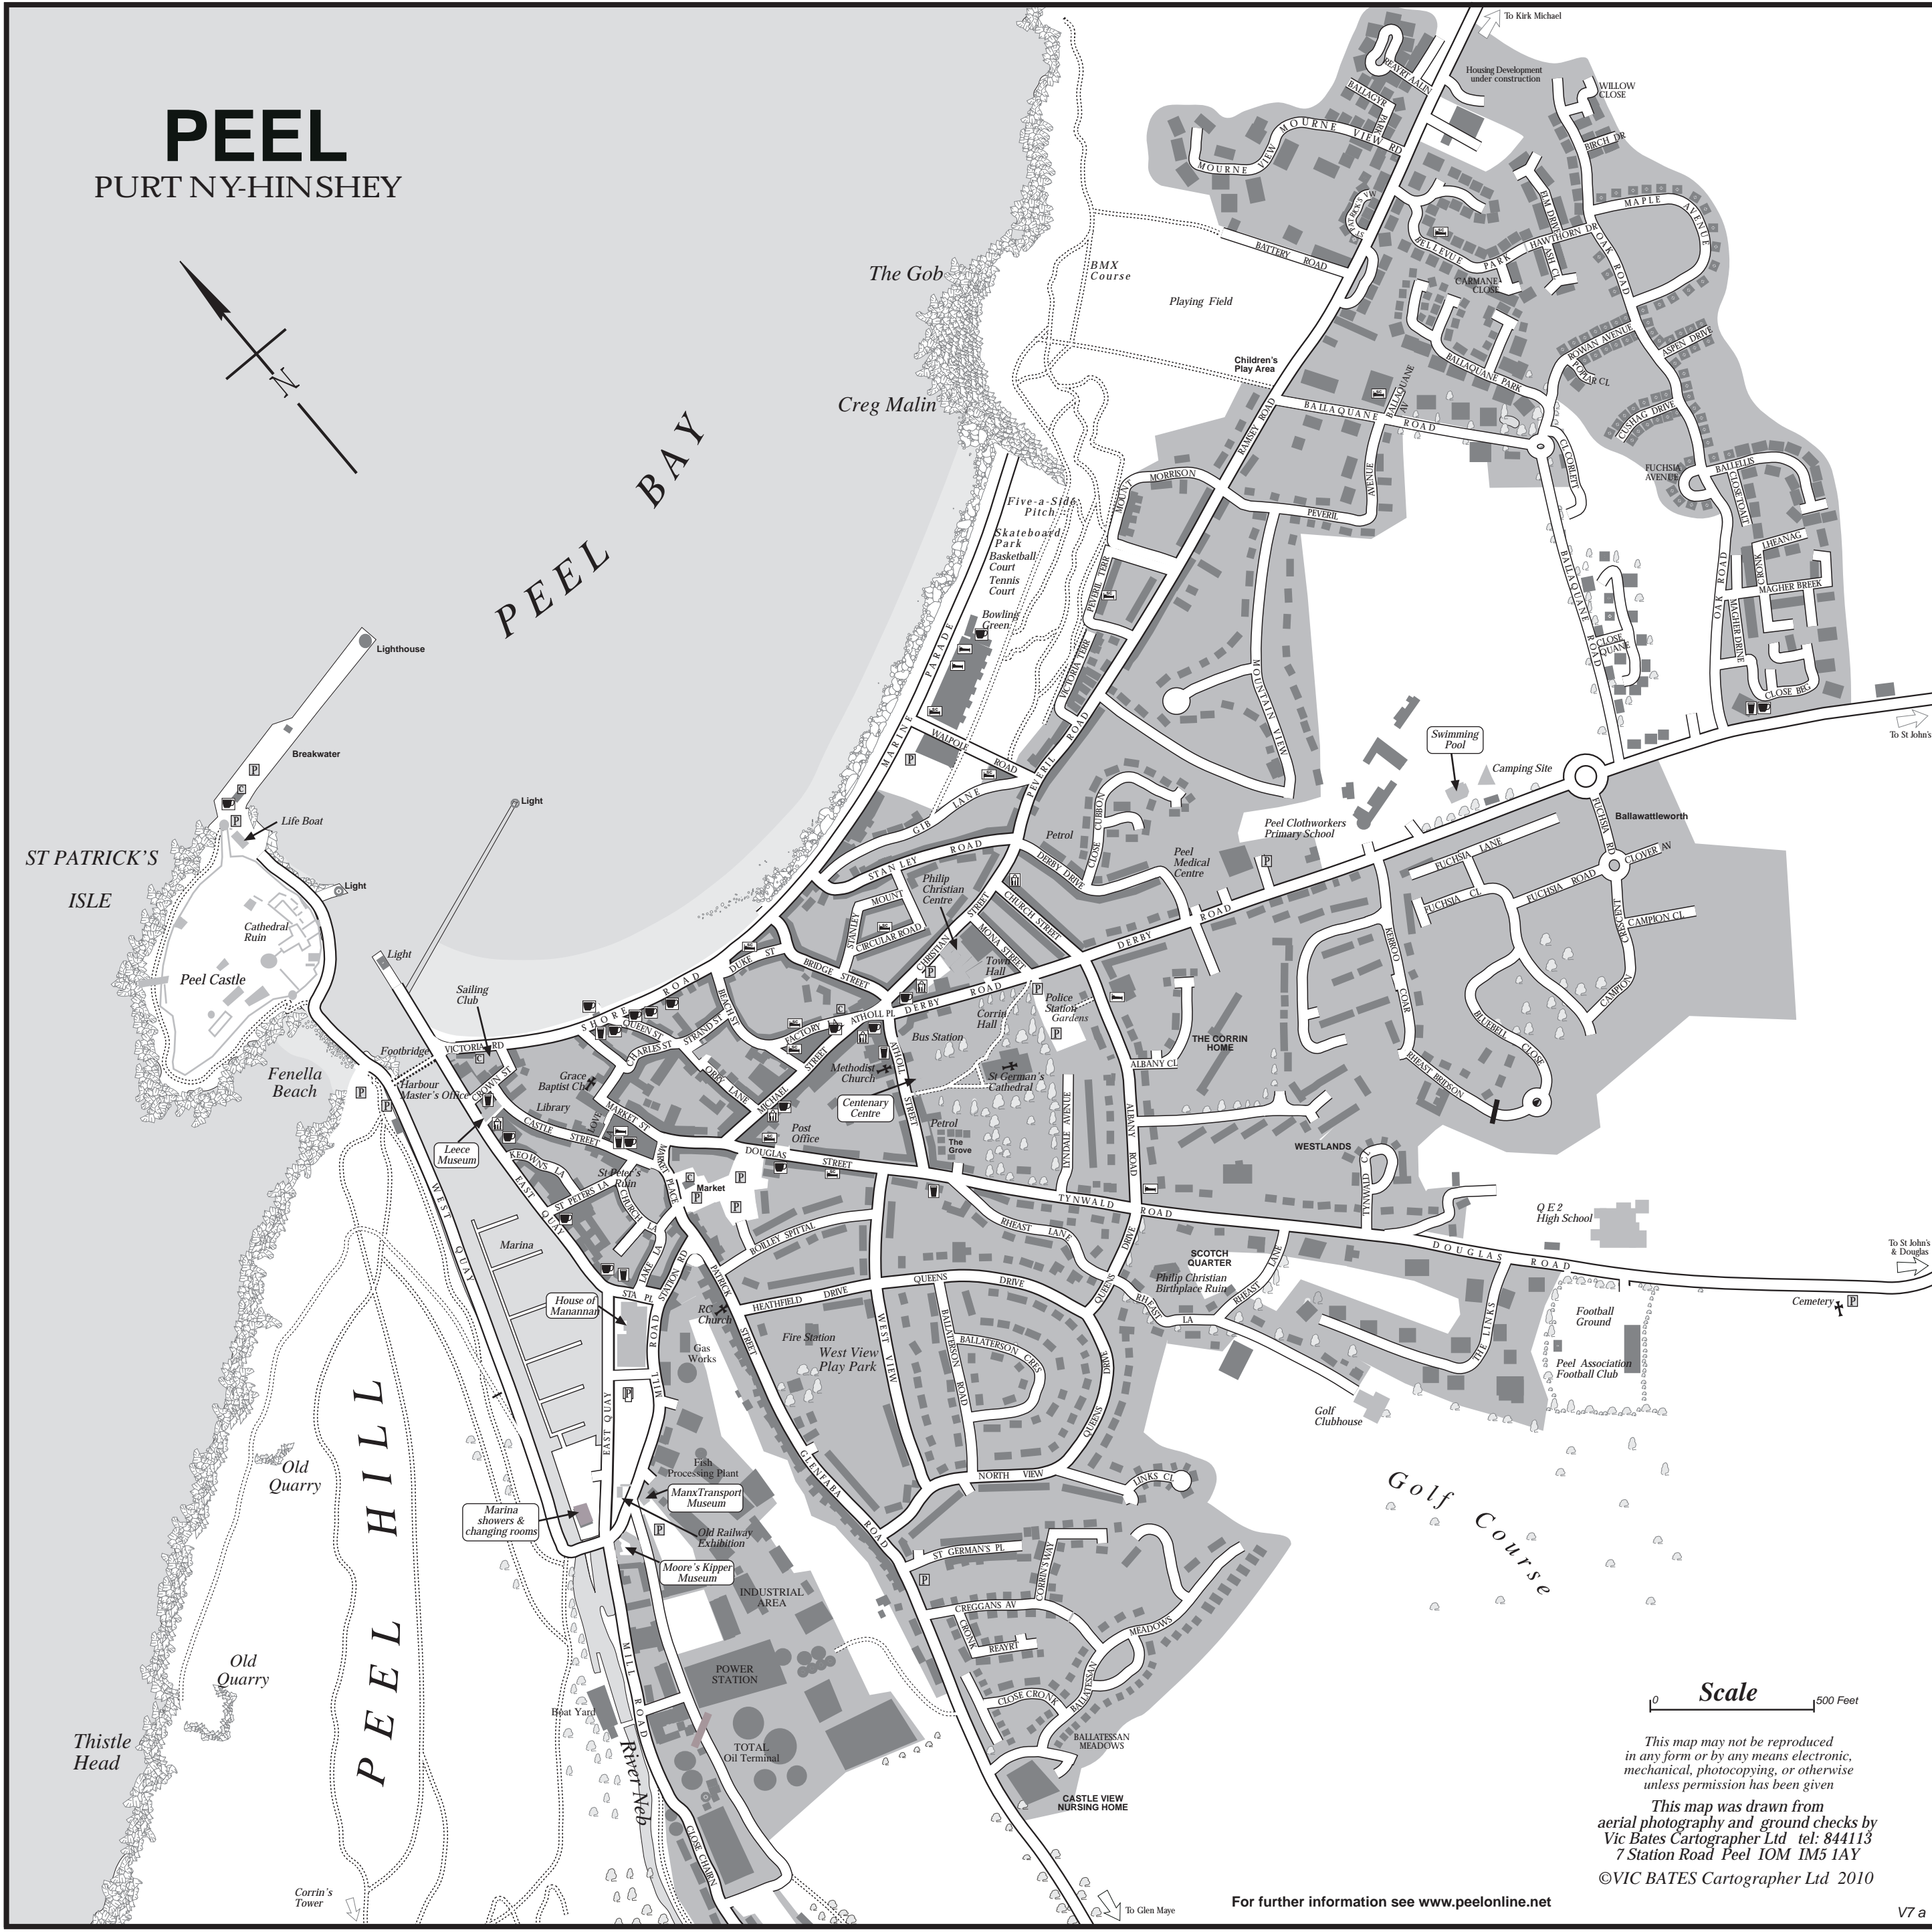

# PEEL

PURT NY-HINSHEY

PEEL BAY

ST PATRICK'S ISLE

Scale 0 500 Feet

This map may not be reproduced in any form or by any means electronic, mechanical, photocopying, or otherwise unless permission has been given  
This map was drawn from aerial photography and ground checks by Vic Bates Cartographer Ltd tel: 844113 7 Station Road Peel IOM IM5 1AY  
©VIC BATES Cartographer Ltd 2010